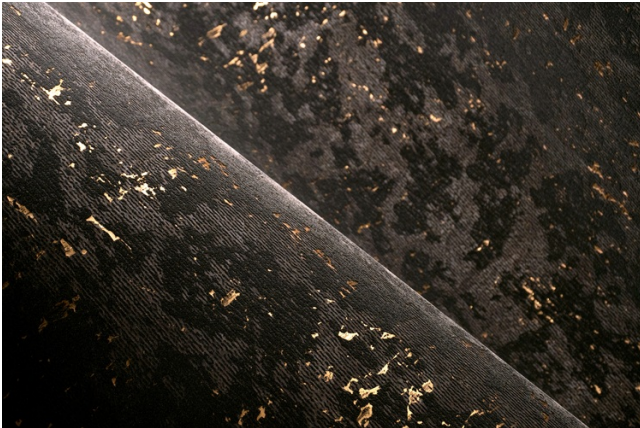

Bearded Leopard Wallcovering

MOOOI | FOR MOOOI WALLCOVERING

Foil based wallcovering lined with cork and a flock finish, based on the fur of the Bearded Leopard – pale yellow to deep gold, and a dark constellation of rosebuds adorning it.

Detailing

The full wallcovering collection can be discovered at moooiwallcovering.com

Colours

birch white

Blackened blue

Blackened gold

fossil grey

Bearded Leopard Wallcovering / Bearded Leopard

REPEAT TYPE

→|← Straight match

LIGHT RESISTANCE

☀️ Good lightfastness

CARE

Spongeable during hanging (dab away damp glue)

HOW TO REMOVE

🔪 Strippable